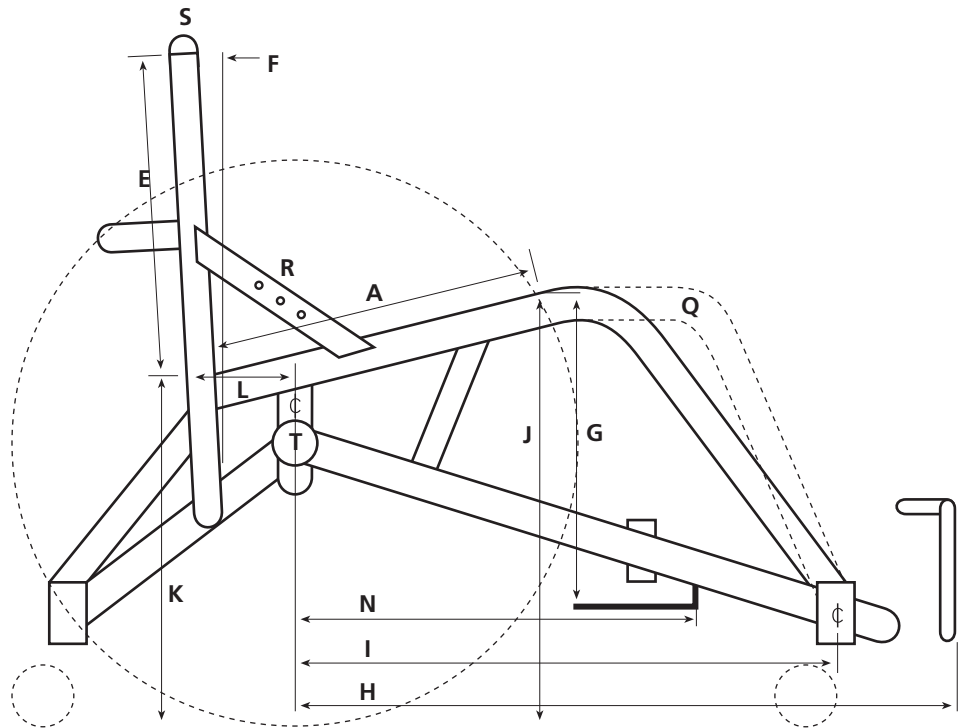

Wing Height _____

PICK BAR

- Standard Alloy Inverted
- Steel (bolt on) 1/4" **AD20120**
- Steel (bolt on) 8mm **AD20120**
- Titanium (bolt on) **AD20132**
- Flat Top **AD20100**

Width _____ Height _____

Angle _____ Code PB - _____

Q Transfer Rail **AD20312**

R Holes for Bindings

S Flexible Backpost Cap **AD20310**
(only available with fixed back)

T Axle Receivers 1/2" (std)

5/8" **AD12550**

Castor Position **U** **V**

Name _____

Rhino Script Form