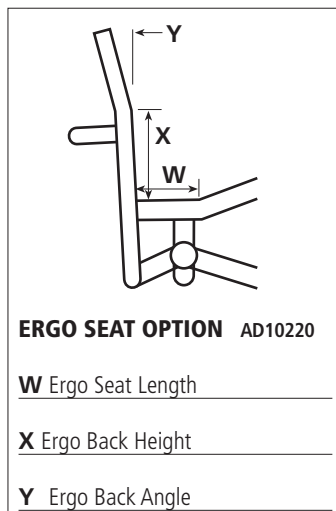

Wing Height _____

PICK BAR

- Standard Alloy Inverted
- Steel (bolt on) 1/4" **AD20120**
- Steel (bolt on) 8mm **AD20120**
- Titanium (bolt on) **AD20132**
- Flat Top **AD20100**

Width _____ Height _____

Angle _____ Code PB - _____

Q Transfer Rail **AD20312**

R Holes for Bindings

S Flexible Backpost Cap **AD20310**
(only available with fixed back)

T Axle Receivers 1/2" (std)

5/8" **AD12550**

Castor Position **U** **V**

Name _____

Rhino Script Form

Defensive - Low Point (suitable for 0.5-1.5 player)

Name _____

 NO WHEELS Set the wheelchair up for: _____
WHEELS**24"**

- Spoked Wheels 1/2" axle (std)
- Spinergy SL Wheels 1/2" axle (24 spoke) **AD13410**
- Spinergy SLX Wheels 1/2" axle (24 spoke) **AD13420**
- Spinergy SLX Wheels 5/8" axle (24 spoke) **AD13430**