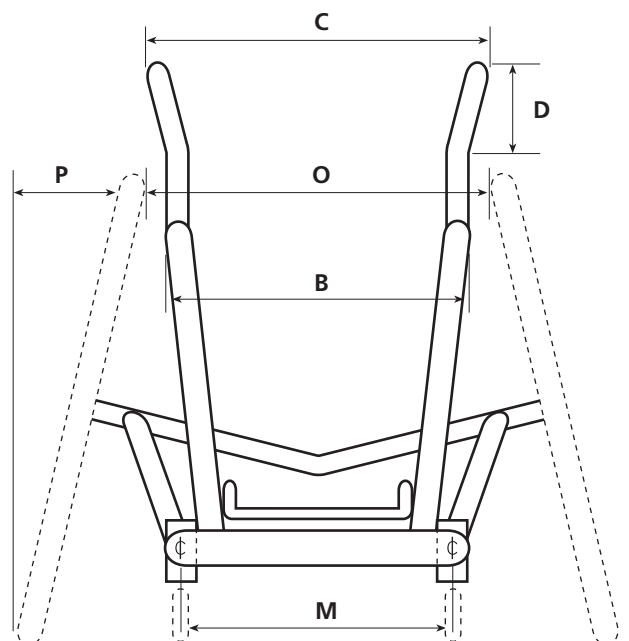

Wing Height _____

PICK BAR

- Standard Alloy Inverted
- Steel (bolt on) 1/4" **AD20120**
- Steel (bolt on) 8mm **AD20120**
- Titanium (bolt on) **AD20132**
- Flat Top **AD20100**

Width _____ Height _____

Angle _____ Code PB - _____

Q Transfer Rail **AD20312**

R Holes for Bindings

S Flexible Backpost Cap **AD20310**
(only available with fixed back)

T Axle Receivers 1/2" (std)

5/8" **AD12550**

Castor Position **U** **V**

Name _____

Rhino Script Form